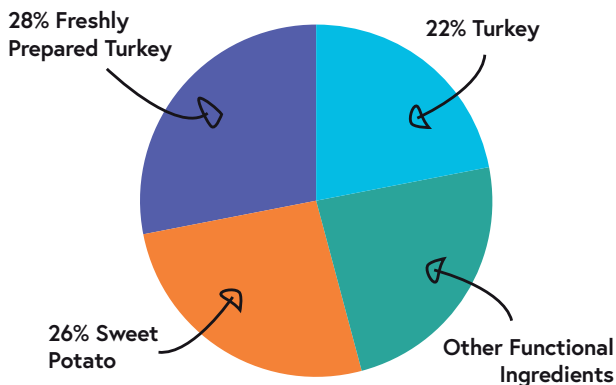

## COMPOSITION

Turkey 50% (including Freshly Prepared Turkey 28%, Dried Turkey 20% & Turkey Stock 2%), Sweet Potato (26%), Peas (9%), Potato, Beet Pulp, Linseed, Omega 3 Supplement, Minerals, Vitamins, Vegetable Stock, Cranberry (0.3%), FOS (96 mg/kg), MOS (24 mg/kg)