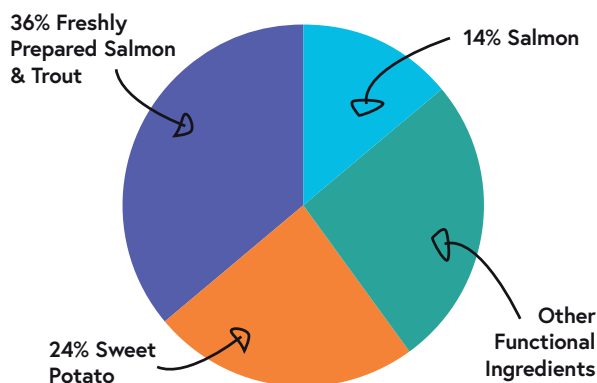

Motion From The Ocean

Why Salmon?

Salmon is naturally **rich** in omega 3 essential fatty acids which have anti-inflammatory properties and provide support for skin and coat condition and joint health.

Why Asparagus?

The Jones Family, Prestatyn

COMPOSITION

Salmon & Trout 50% (including Freshly Prepared Salmon & Trout 36%, Dried Salmon 12% & Salmon Stock 2%), Sweet Potato (24%), Peas (9%), Potato, Beet Pulp, Linseed, Omega 3 Supplement, Minerals, Vitamins, Vegetable Stock, Asparagus (0.3%), FOS (96 mg/kg), MOS (24 mg/kg)

Recipe Claims

Minimum 26% Freshly Prepared Salmon & Trout

Responsibly sourced and highly digestible protein sources.

50% Total Salmon & Trout

Rich in amino acids, vitamins & minerals salmon & trout are delicious sources of protein.