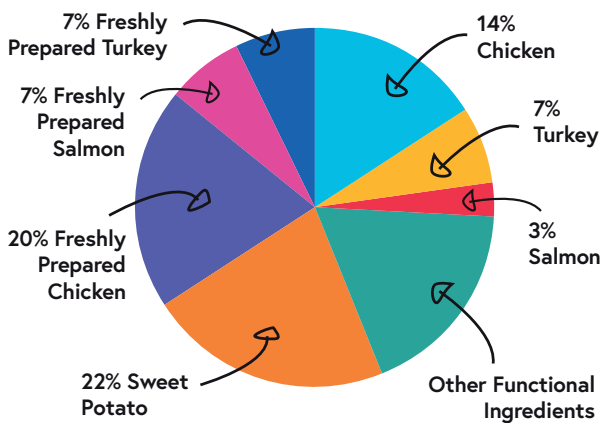

Why Carrot?

Carrot is known for being a **good** source of vitamin A in the form of beta carotene which **helps** support eye health and vision.

“Moonjoon Nutrition food ticks all the boxes. It contains 60% meat, grain free and is much cheaper than similar products on the market”

The Hughes Family, Flint

COMPOSITION

Chicken, Turkey & Salmon 60% (including Freshly Prepared Chicken 20%, Dried Chicken 14%, Freshly Prepared Turkey 7%, Freshly Prepared Salmon 7%, Dried Turkey 7%, Dried Salmon 3% & Chicken Stock 2%), Sweet Potato (22%), Potato, Linseed, Omega 3 Supplement, Beet Pulp, Minerals, Vitamins, Carrot (0.2%), Peas (0.07%), Glucosamine (170 mg/kg), Methylsulfonylmethane (170 mg/kg), Chondroitin Sulphate (125 mg/kg), Vegetable Stock, Nucleotides, FOS (96 mg/kg), MOS (24 mg/kg)

Recipe Claims

Minimum 26% Freshly Prepared Chicken, Turkey & Salmon

Responsibly sourced and highly digestible protein sources.

60% Total Chicken, Turkey & Salmon

Rich in amino acids, chicken, turkey & salmon are delicious sources of protein.